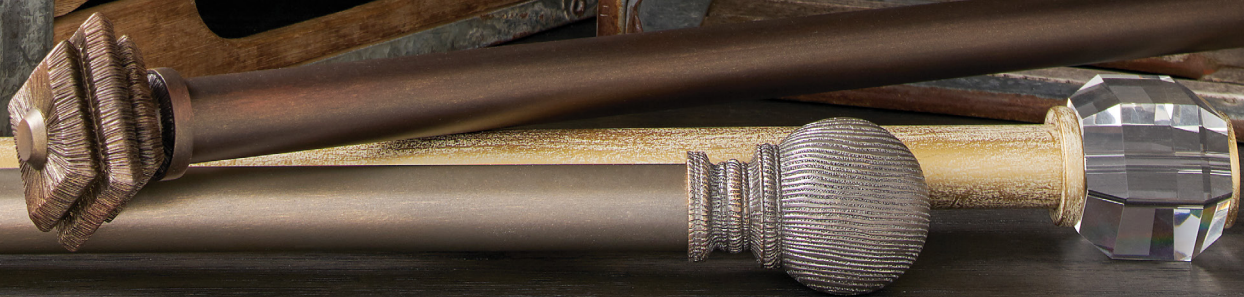

Clean Bracket Styles

Our Metal Bracket designs provide the ultimate rustic style when paired with rich finishes »

Rustic Retreat Finishes

Richer

Natural

Mixed Materials

35 Portfolio Finishes

PTH Perfect Match™

Mix & Match Create an even more *customized* design »

Finial Accessories

Dress up your 1 1/8" finial or pole with our Mix & Match accessories. See page 27 of the PTH 2022 Drapery Hardware Catalog.

new 1 1/8" Transitional Cuff / Finial Adapter
PO118CUFF
3/4" L x 1 1/4" W
Metal, Antique Gold on Stardust pole