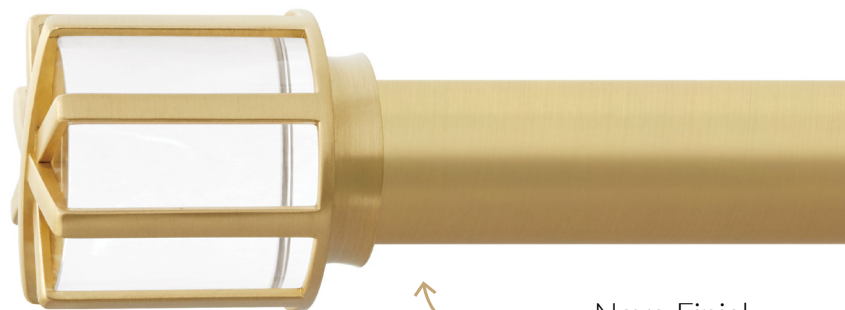

Cage Finial
FM116/SG

NEW #12 Round
Brass Grommet
GR12/SG

coming soon!

#12 Grommets coordinate with the
Aria® 1 1/8" diameter Abode collection

CLASSIC SATIN GOLD GROMMETS

how-to
style
using

PARIS TEXAS HARDWARE™

PTH
PARIS TEXAS
HARDWARE™

FABRIC
Robert Allen | Origami
Dove

CLEAN LINES

DECO

GEOMETRIC

BOLD

**#12 Round
Brass Grommet**
GR12/SG

coming soon!

Neve Finial
QS118NVFI/SG

#12 Grommets coordinate with the
PTH™ 1 1/8" diameter Clean Deco collection

CLASSIC SATIN GOLD GROMMETS

how-to
style
using

THE FINIAL COMPANY™

THE FINIAL COMPANY™

FABRIC
Fabricut | Detection Earth