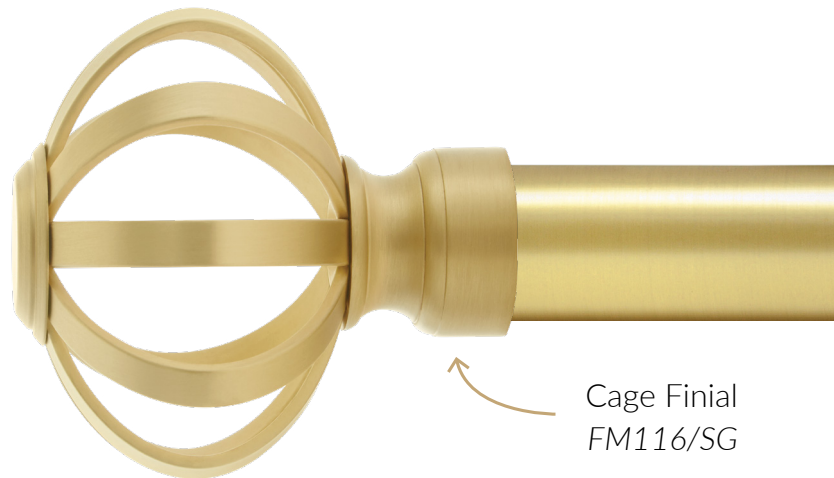

how-to
style
using

ARIA® METAL HARDWARE

Aria®

FABRIC
RMCOCO |
Tree House Goldenrod

SMOOTH CURVES

TRANSITIONAL

NATURAL ELEMENTS

SOFT MODERNISM

Cage Finial
FM116/SG

NEW #12 Round
Brass Grommet
GR12/SG

coming soon!

#12 Grommets coordinate with the
Aria® 1 1/8" diameter Abode collection

CLASSIC SATIN GOLD GROMMETS

how-to
style
using

PARIS TEXAS HARDWARE™

PTH
PARIS TEXAS
HARDWARE™

FABRIC
Robert Allen | Origami
Dove

CLEAN LINES

DECO

GEOMETRIC

BOLD

**#12 Round
Brass Grommet**
GR12/SG

coming soon!

Neve Finial
QS118NVFI/SG

#12 Grommets coordinate with the
PTH™ 1 1/8" diameter Clean Deco collection

CLASSIC SATIN GOLD GROMMETS

how-to
style
using

THE FINIAL COMPANY™

THE FINIAL COMPANY™

FABRIC
Fabricut | Detection Earth