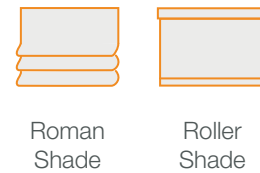

APPLICATIONS

USE WITH

Compatible Power Options

Item #	Description
RTMLDSSBC	5v USB Wall Charger, 2A
RTMLDSSUSB	Micro USB Charger Cable, 157"
RTM5VLCXT48	Micro USB Extension Cable, 48"
RTM5VLMCK1	5v Micro USB/Magnetic Charger Cable Kit (1 cable and 1 connector)
RTM5VLMCK5	5v Micro USB/Magnetic Charger Cable Kit (1 cable and 5 connectors)
RTM5VLMC25	USB/Magnetic Connector, 25 pieces
RTMSOLAR2	Solar Panel Battery Charger

Compatible Brackets & Bracket Covers

Item #	Description
RSB10	Bracket: 1 5/8" Projection, 2 1/4" Width
RSB20	Bracket: 2 1/8" Projection, 2 1/4" Width
RSBC10/	Bracket Cover for RSB10 (SN, W or K)
RSBC20/	Bracket Cover for RSB20 (SN, W or K)
RSNB10	Bracket: 1 5/8" Projection, 1 1/2" Width
RSNB20	Bracket: 2 1/8" Projection, 1 1/2" Width
RSNB30	Bracket: 2 7/8" Projection, 1 1/2" Width

Compatible Drive Set Kits & Motor End Covers

Item #	Description
RTMDRK28112	1 1/2" Drive Set Kit (includes motor adapter plate, crown & drive set and end pin)
RTMDRK28200	2" Drive Set Kit (includes motor adapter plate, crown & drive set and end pin)
RTM5VMC2528/	25/28 mm Motor End Covers (W or K)

Compatible R-TEC Smart Controls

Item #	Description
RTMHUB2	R-TEC Hub, includes USB Power Cord, Power Plug & Ethernet Cable, Range: 60'
RTMUSR	ARC USB Signal Repeater, Extends the wireless range of the R-TEC Hub and Remotes up to 60'
RTMLDSSBC	Wall Charger for USB Signal Repeater
RTMHR1C	Handheld Remote with Wall Mount, 1 Channel, Range: 65'
RTMHR5C	PushHandheld Remote with Wall Mount, 5 Channel, Range: 65'
RTMHR15C	Handheld Remote with Wall Mount, 15 Channel, Range: 65'
RTMHRP15C RTMHRP15C/K	Push15 Handheld Remote with Wall Mount, 15 Channel, Range: 65'
RTMWSR5C	Surface Wall Mount Switch, 5 Channel, Range: 65'
RTMWSR1C	Cut-In Wall Mount Switch, 1 Channel, Range: 65', Requires RTMSMB/W
RTMWSR2C	Cut-In Wall Mount Switch, 2 Channel, Range: 65', Requires RTMSMB/W
RTMWSR15C	Cut-In Wall Mount Switch, 15 Channel, Range: 65', Requires RTMSMB/W
RTMSMB/W	Surface Mount Wall Back Box for Cut-In Style Remotes
RTMISS	Interior Sun Sensor, Range: 65'

Compatible Aluminum Rollers

Item #	Description
RC60/4	1 1/2" (4', 6', 8', 12' or 16' lengths)
RC62/4	2" (4', 6', 8', 12' or 16' lengths)