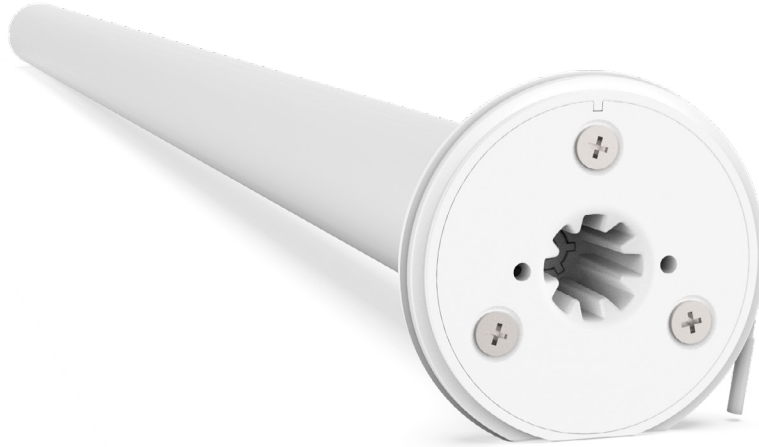

28 mm Quiet Wirefree Tubular Motor RTM5VL28

Li-ion battery powered motorized shades are a perfect retro fit for existing homes or small commercial projects. Li-ion powered motors require no electrical wiring, no external battery pack and no complicated installation.

The quiet 28 mm motor allows a maximum shade size of 120" x 120" and has a 28" minimum shade width / roller tube length.

2-Way RF Communication

Integrated radio frequency control allows for easy programming of individual, group or ALL control across window treatments.

Leveling Control

This feature allows for precise positioning of multiple window treatments, ensuring perfect alignment.

Preferred Upper / Lower Limit Settings

Electronic "autoset" limits accurately program preferred upper and lower limit settings.