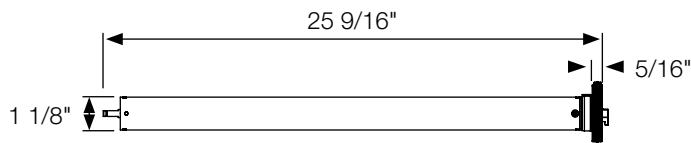

SPECIFICATIONS

Voltage	5 V DC	Limit Switch Type	Electronic
Torque	2.0 Nm	Amps	1.25 A
Max. Run Time	12 min.	Battery Size / Type	2600 mAh
Speed	20 RPM (Adj. to 24 or 28)	Temperature Working Range	32° F - 140° F (0° C - 60° C)
Radio Frequency	433.92 MHz	Insulation Class	III
RF Modulation	FSK	Sound Level	~46 DB
IP Rating	IP20	Power	15 W

DIMENSIONS