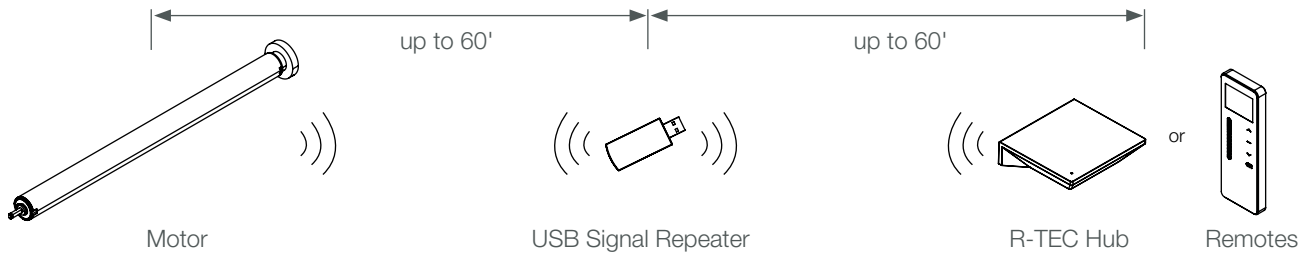

2-Way RF Communication

Integrated radio frequency control allows for easy programming of individual, group or ALL control across window treatments.

Increases Standard Range

Extends the wireless range of the R-TEC Hub and Remotes up to 60'. Maximum 2 repeaters per system or network.

Simple Test Function

Press any button on a handheld remote. The blue light on the Signal Repeater will flash 3 times, meaning it is transmitting the signal.

Plug & Play USB

Easy to use plug with USB Power. No pairing or configuration needed.

RANGE

The USB Signal Repeater extends the wireless range of the R-TEC Hub and Remotes up to 60'. Max. 2 per system.

DIMENSIONS

Wall Charger for USB Signal Repeater

USE WITH

Compatible Charger

Item #	Description
RTMLWCW RTMLDSSBC	Wall Charger for USB Signal Repeater

Compatible R-TEC Smart Controls

Item #	Description
RTMHR1C	Handheld Remote with Wall Mount, 1 Channel, Range: 65' *
RTMHR5C	Push5 Handheld Remote with Wall Mount, 5 Channel, Range: 65' *
RTMHRP15C RTMHRP15C/K	Push15 Handheld Remote with Wall Mount, 15 Channel, Range: 65' *
RTMHR15C	Handheld Remote with Wall Mount, 15 Channel, Range: 65' *
RTMHUB2	R-TEC Hub, includes USB Power Cord, Power Plug & Ethernet Cable, Range: 60' *