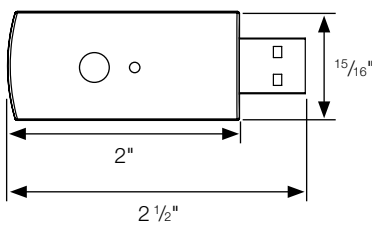

DIMENSIONS