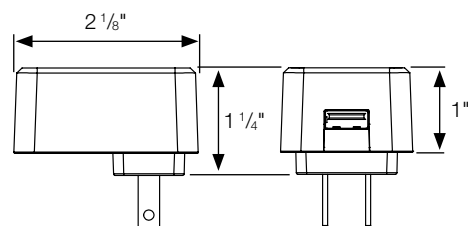

RANGE

The USB Signal Repeater extends the wireless range of the R-TEC Hub and Remotes up to 60'. Max. 2 per system.

DIMENSIONS

Wall Charger for USB Signal Repeater

USE WITH

Compatible Charger

Item #	Description
RTMLWCW RTMLDSSBC	Wall Charger for USB Signal Repeater

Compatible R-TEC Smart Controls

Item #	Description
RTMHR1C	Handheld Remote with Wall Mount, 1 Channel, Range: 65' *
RTMHR5C	Push5 Handheld Remote with Wall Mount, 5 Channel, Range: 65' *
RTMHRP15C RTMHRP15C/K	Push15 Handheld Remote with Wall Mount, 15 Channel, Range: 65' *
RTMHR15C	Handheld Remote with Wall Mount, 15 Channel, Range: 65' *
RTMHUB2	R-TEC Hub, includes USB Power Cord, Power Plug & Ethernet Cable, Range: 60' *