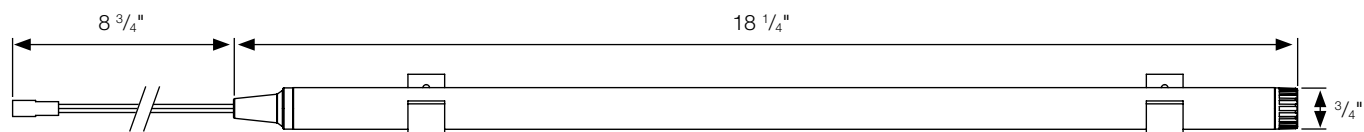

SPECIFICATIONS

Battery Type	Requires 8 AA Li-ion Batteries (not included)

DIMENSIONS

USE WITH

Compatible Motors

Item #	Description
RTMDC25	25 mm DC Tubular Standard Motor

Compatible Accessories

Item #	Description
RTMLCXT48	Charger Cable Extender 48", 12V
RTMLCXT96	Charger Cable Extender 96", 12V