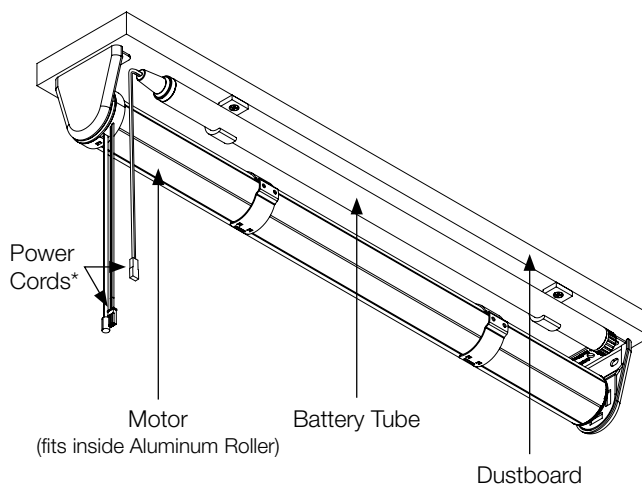

Battery Tube RTMDCBT

The Battery Tube can be used with our 25 mm DC Tubular Motors. It requires 8 AA Li-ion Batteries (not included). Its slim profile can be mounted to various parts of the window or shade without affecting the aesthetics of your window treatment.

Sleek Design

A modern, slim profile provides easy incorporation into your window treatment.

Multiple Mounting Points

Quick and easy to install on any window treatment application.

SPECIFICATIONS

Battery Type	Requires 8 AA Li-ion Batteries (not included)
--------------	---

DIMENSIONS

USE WITH

Compatible Motors

Item #	Description
RTMDC25	25 mm DC Tubular Standard Motor

Compatible Accessories

Item #	Description
RTMLCXT48	Charger Cable Extender 48", 12V
RTMLCXT96	Charger Cable Extender 96", 12V

Mounting the Battery Tube to the Dustboard

*Power Cords plug into each other from the Motor to the Battery Tube
Keep cords away from rotating parts of the shade during operation.