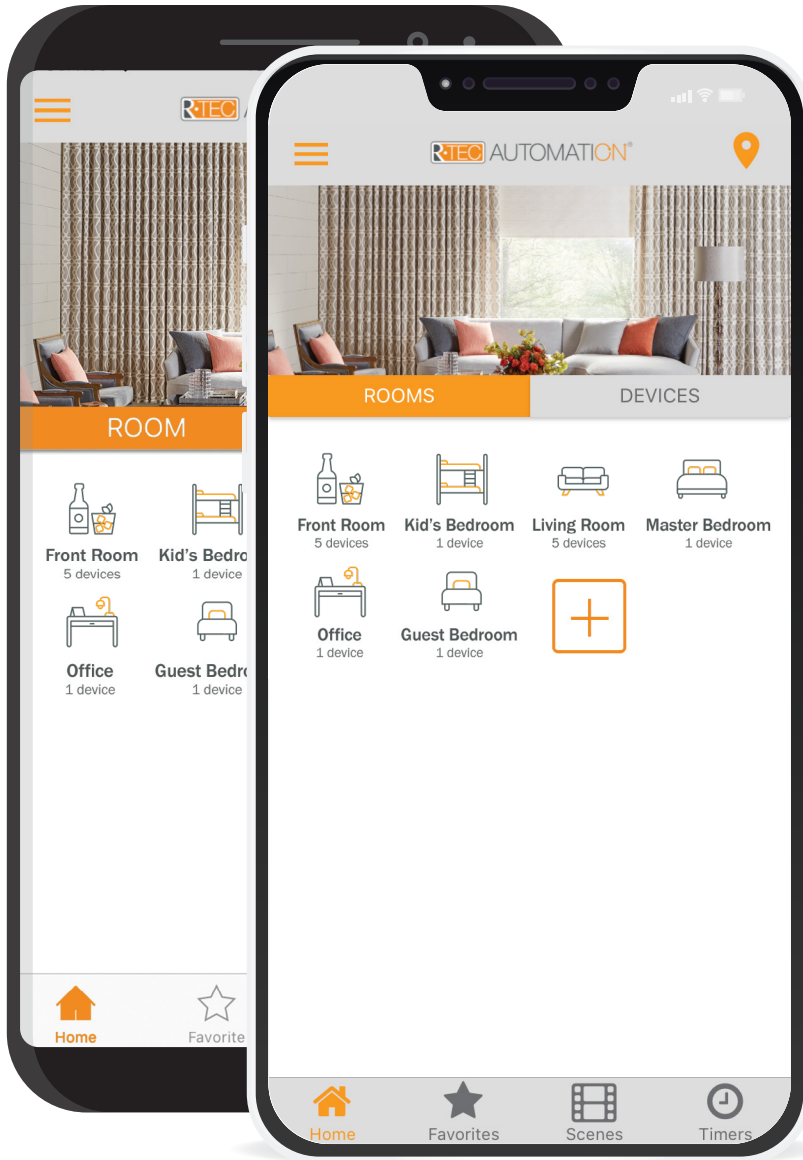

R-TEC Automation® App

Rooms

Group R-TEC Automation® window treatments by room and conveniently control them accordingly.

Scenes

Personalize window treatment control and organize how your window treatments operate by specific daily events.

Timers

Set and forget. Lower, raise and activate window treatment scenes automatically at the optimal time.

Multiple Window Treatment Types

Pinch pleat draperies, Ripplefold draperies, roller shades, external shades, cellular shades ... Control every window treatment application from one screen.

INTEGRATIONS

+ MORE

+ MORE