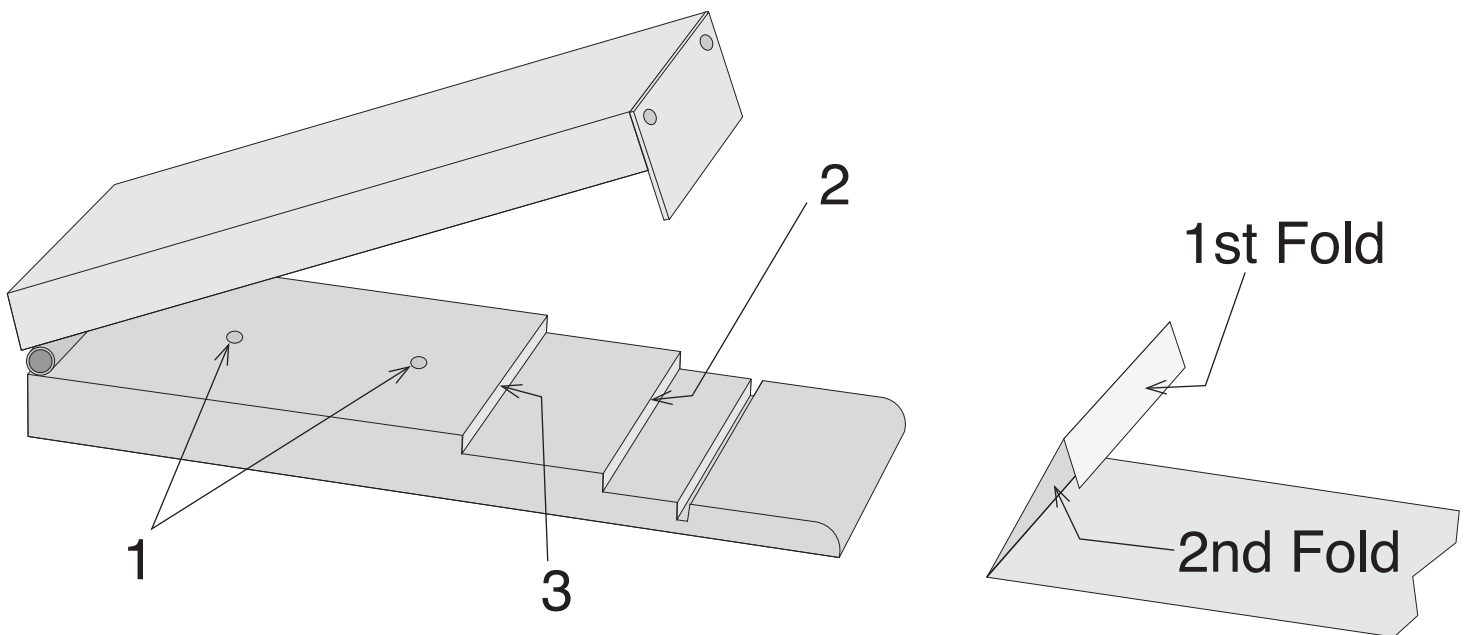

DECORATING SUPPLIES & MORE

230 Meek Road

Gastonia N.C 28056

800-343-4542 Fax 800-554-0407

1. Two screw holes to fasten folder to table.
2. Use this stop for the top hem fold or the 1st fold on the bottom weight pocket.
3. This stop for the 2nd fold on the bottom weight pocket.