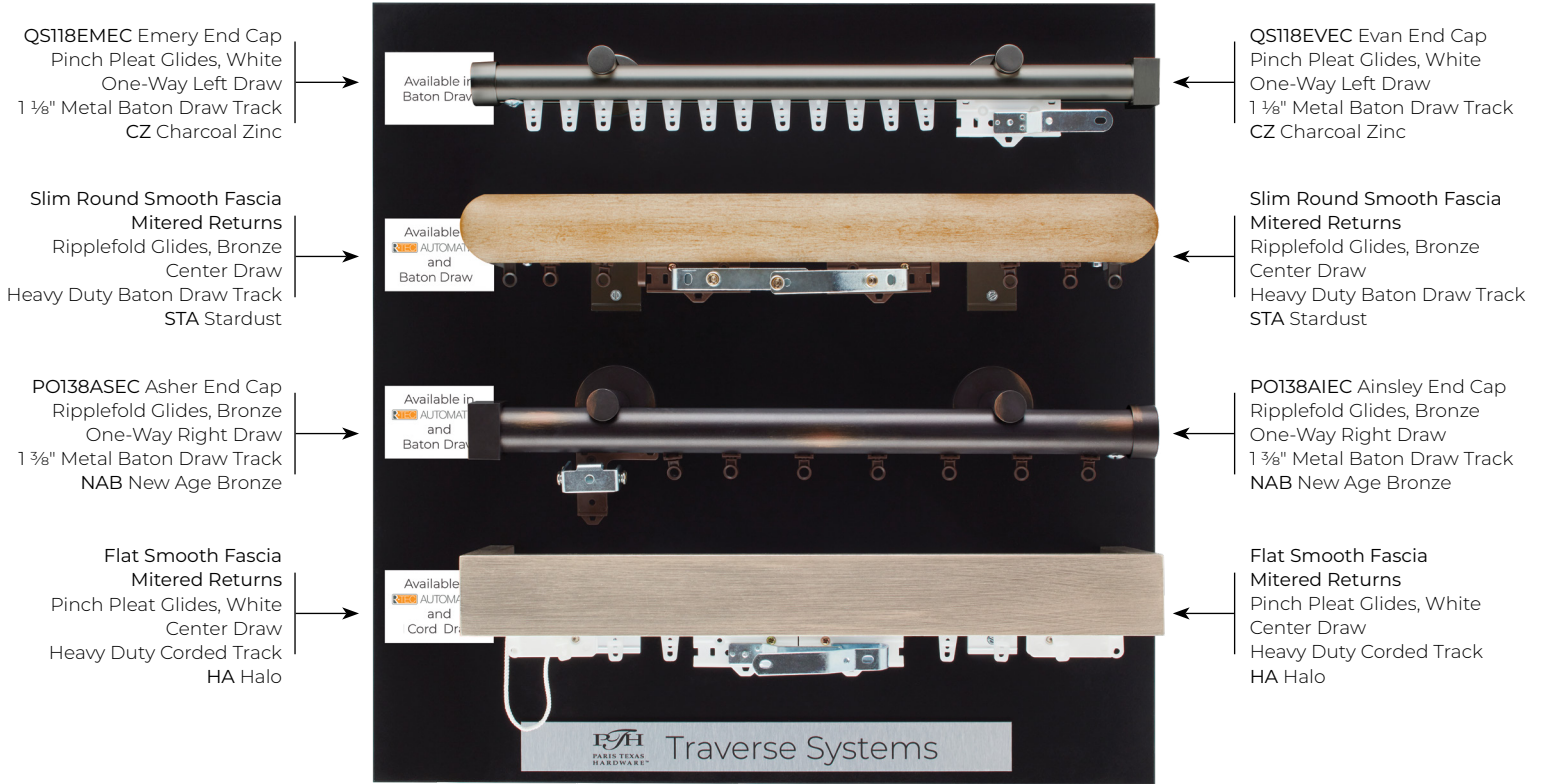

PARIS TEXAS HARDWARE™

Traverse Wall Display Board

PTH22TDB

24" H x 24" W x 6" Deep

Wall Mount