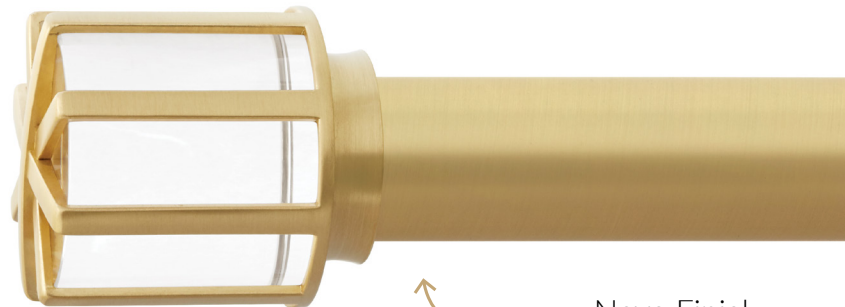

how-to
style
using

PARIS TEXAS HARDWARE™

FABRIC
Robert Allen | Origami
Dove

CLEAN LINES

DECO

GEOMETRIC

BOLD

NEW
#12 Round
Brass Grommet
GR12/SG

Neve Finial
QS118NVFI/SG

#12 Grommets coordinate with the
PTH™ 1 1/8" diameter Clean Deco collection

CLASSIC SATIN GOLD GROMMETS