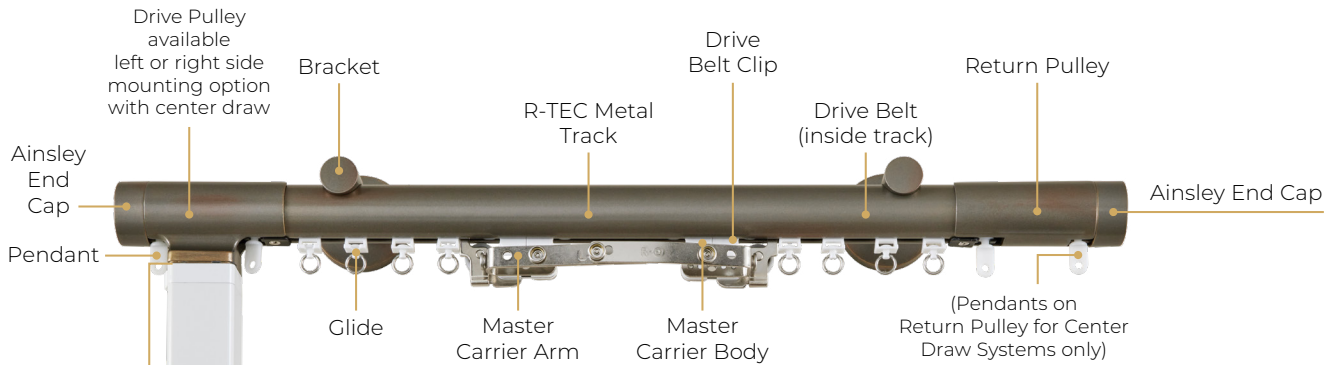

1 3/8" Motorized Metal Traverse | Ordering Information

Slim Drapery Motor (cannot be top mounted)

Li-ion Battery shown (110v AC/DC Power Transformer option available)

R-TEC Automation® Push5 Handheld Remote with Wall Mount
 RTMHR5C
 5 Channel Remote with simple buttons.
 • 4 3/4" H x 2" W x 3/8" D
 • 1 Remote Control per system
 • Range: 65'
 • Programmable Favorite Position to set your favorite drapery position
 • Off-White

- 1 **Select your System Style**
Single or double, wall or ceiling mount.
- 2 **Select your System Finish**
Choose from 6 Metal Quick Ship finishes, 35 Portfolio finishes (except Antique Gold Leaf) or PTH Perfect Match™ that coordinate with our 1 3/8" Finial Collections (sold separately).
- 3 **Select your Motor Power**
Pick from Li-ion Battery or 110v AC/DC Power Transformer.

- Color: White or Bronze.
- 60%, 80%, 100% and 120% fullness available; please specify on order.
- Overlap Master Carriers are standard.
- Butt Master Carriers available, allowing some light to filter between draperies on center draw treatments. Must be specified for substitution.

- 5 **Select your R-TEC Smart Controls**
System includes a Push 5 channel handheld remote with wall mount. Take your drapery control to the next level by upgrading to the R-TEC Hub to integrate your draperies with whole home and voice control systems.