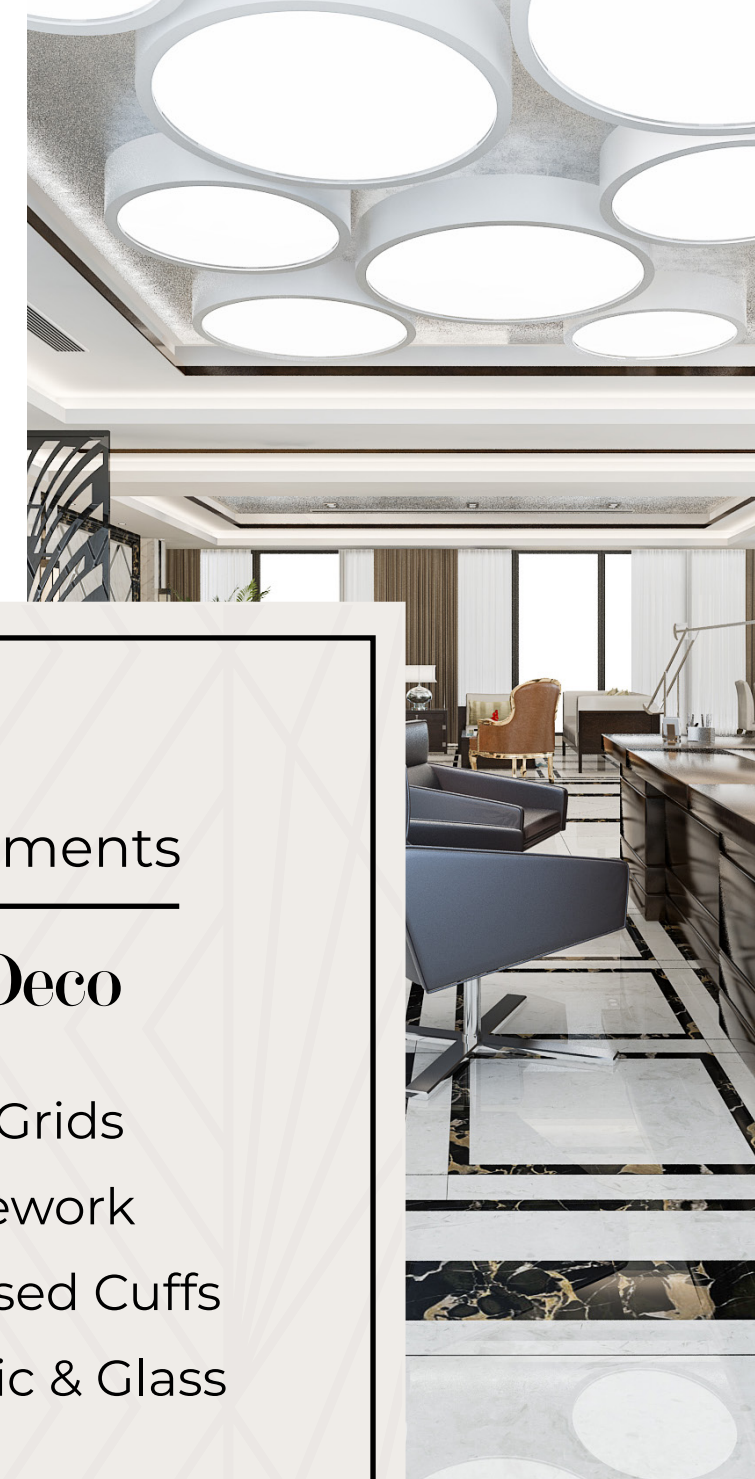

Design Elements

Clean Deco

Glamour Grids
Metal Linework
Deco-Embossed Cuffs
Modern Acrylic & Glass