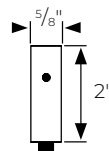

Metal Hardware

wall brackets for manual 1 1/8" metal baton draw h-rail

H-Rail Wall Mount Bracket
FMH118400/

H-Rail Wall Mount Bracket
FMH118401/

H-Rail Double Wall Mount Bracket
FMH118402/

Wall Mount Bracket Mounting Plate

ceiling brackets for manual 1 1/8" metal baton draw h-rail

H-Rail Ceiling Bracket
FMH118403/

H-Rail Double Ceiling Bracket
FMH118404/

H-Rail 2" Bracket Extender
FMH118405/

H-Rail Low Profile Ceiling Bracket
FMH118406/