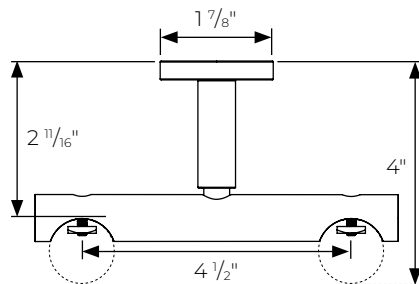

H-Rail Double Ceiling Bracket
FMH138404/