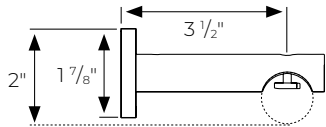

Metal Hardware

wall brackets for manual 1 1/8" metal baton draw h-rail

H-Rail Wall Mount Bracket
FMH118400/

H-Rail Wall Mount Bracket
FMH118401/

H-Rail Double Wall Mount Bracket
FMH118402/

Wall Mount Bracket Mounting Plate