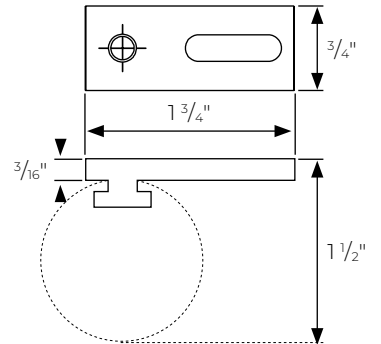

H-Rail Low Profile Ceiling Bracket
FMH138406/

Contact Information:

Phone: 1-800-343-4542 | Fax: 1-704-868-9787 | Email: sales@ariametalhardware.com

Offices are open Monday - Friday 8:00AM - 6:00PM ET