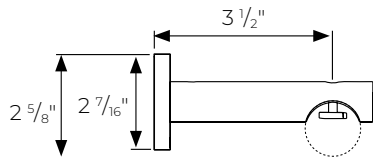

wall brackets for 1 3/8" metal R-TEC Automation® or baton draw h-rail

H-Rail Wall Mount Bracket
FMH138400/