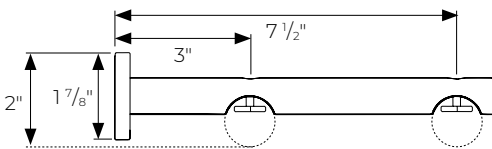

Metal Hardware

wall brackets for manual 1 1/8" metal baton draw h-rail

H-Rail Wall Mount Bracket
FMH118400/

H-Rail Wall Mount Bracket
FMH118401/

H-Rail Double Wall Mount Bracket
FMH118402/

Wall Mount Bracket Mounting Plate

ceiling brackets for manual 1 1/8" metal baton draw h-rail

H-Rail Ceiling Bracket
FMH118403/

H-Rail Double Ceiling Bracket
FMH118404/

H-Rail 2" Bracket Extender
FMH118405/

H-Rail Low Profile Ceiling Bracket
FMH118406/