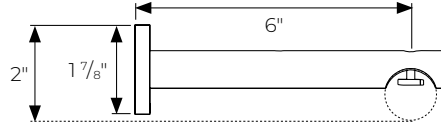

Metal Hardware

wall brackets for manual 1 1/8" metal baton draw h-rail

H-Rail Wall Mount Bracket
FMH118400/

H-Rail Wall Mount Bracket
FMH118401/

H-Rail Double Wall Mount Bracket
FMH118402/

Wall Mount Bracket Mounting Plate