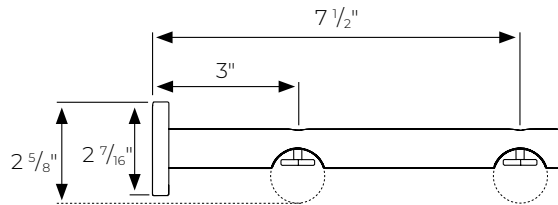

H-Rail Double Wall Mount Bracket
FMH138402/