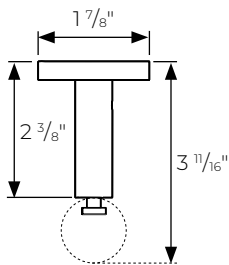

ceiling brackets for 1 3/8" metal R-TEC Automation® or baton draw h-rail

H-Rail Ceiling Bracket
FMH138403/