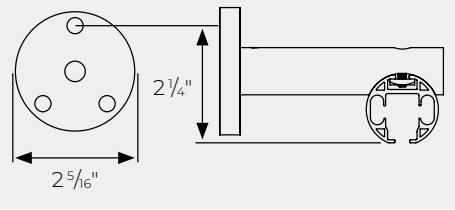

H-Rail Wall Mount Bracket
FMH138400/

H-Rail Wall Mount Bracket
FMH138401/

H-Rail Double Wall Mount Bracket
FMH138402/

Wall Mount Bracket Mounting Plate

ceiling brackets for 1 3/8" metal R-TEC Automation® or baton draw h-rail