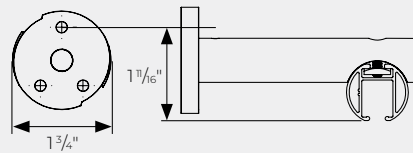

Metal Hardware

wall brackets for manual 1 1/8" metal baton draw h-rail

H-Rail Wall Mount Bracket
FMH118400/

H-Rail Wall Mount Bracket
FMH118401/

H-Rail Double Wall Mount Bracket
FMH118402/

Wall Mount Bracket Mounting Plate

ceiling brackets for manual 1 1/8" metal baton draw h-rail

H-Rail Ceiling Bracket
FMH118403/

H-Rail Double Ceiling Bracket
FMH118404/

H-Rail 2" Bracket Extender
FMH118405/

H-Rail Low Profile Ceiling Bracket
FMH118406/