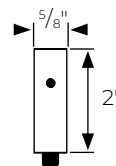

H-Rail 2" Bracket Extender
FMH138405/