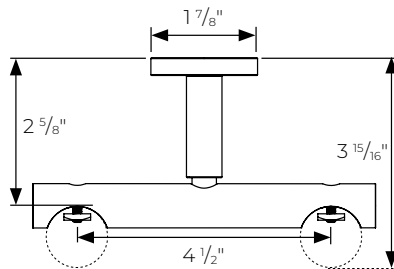

Metal Hardware

wall brackets for manual 1 1/8" metal baton draw h-rail

H-Rail Wall Mount Bracket
FMH118400/

H-Rail Wall Mount Bracket
FMH118401/

H-Rail Double Wall Mount Bracket
FMH118402/

Wall Mount Bracket Mounting Plate

ceiling brackets for manual 1 1/8" metal baton draw h-rail

H-Rail Ceiling Bracket
FMH118403/

H-Rail Double Ceiling Bracket
FMH118404/

H-Rail 2" Bracket Extender
FMH118405/

H-Rail Low Profile Ceiling Bracket
FMH118406/