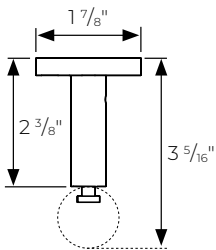

Metal Hardware

wall brackets for manual 1 1/8" metal baton draw h-rail

H-Rail Wall Mount Bracket
FMH118400/

H-Rail Wall Mount Bracket
FMH118401/

H-Rail Double Wall Mount Bracket
FMH118402/

Wall Mount Bracket Mounting Plate

ceiling brackets for manual 1 1/8" metal baton draw h-rail

H-Rail Ceiling Bracket
FMH118403/

H-Rail Double Ceiling Bracket
FMH118404/

H-Rail 2" Bracket Extender
FMH118405/

H-Rail Low Profile Ceiling Bracket
FMH118406/