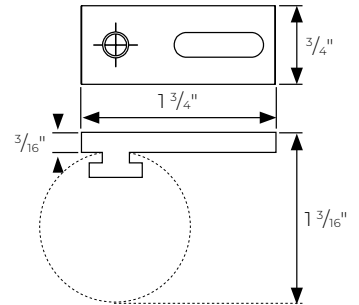

Metal Hardware

wall brackets for manual 1 1/8" metal baton draw h-rail

H-Rail Wall Mount Bracket
FMH118400/

H-Rail Wall Mount Bracket
FMH118401/

H-Rail Double Wall Mount Bracket
FMH118402/

Wall Mount Bracket Mounting Plate

ceiling brackets for manual 1 1/8" metal baton draw h-rail

H-Rail Ceiling Bracket
FMH118403/

H-Rail Double Ceiling Bracket
FMH118404/

H-Rail 2" Bracket Extender
FMH118405/

H-Rail Low Profile Ceiling Bracket
FMH118406/