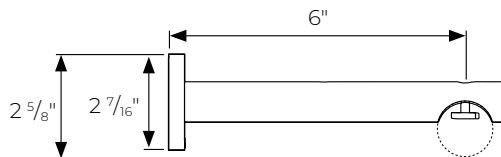

H-Rail Wall Mount Bracket
FMH138401/