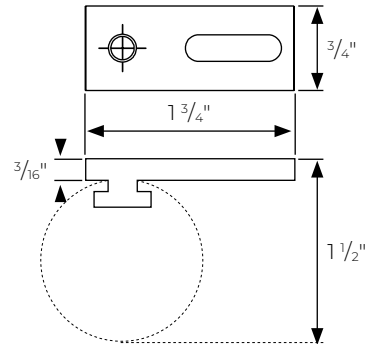

Metal Hardware

wall brackets for 1 3/8" metal R-TEC Automation® or baton draw h-rail

H-Rail Wall Mount Bracket
FMH138400/

H-Rail Wall Mount Bracket
FMH138401/

H-Rail Double Wall Mount Bracket
FMH138402/

Wall Mount Bracket Mounting Plate

ceiling brackets for 1 3/8" metal R-TEC Automation® or baton draw h-rail

H-Rail Ceiling Bracket
FMH138403/

H-Rail Double Ceiling Bracket
FMH138404/

H-Rail 2" Bracket Extender
FMH138405/

H-Rail Low Profile Ceiling Bracket
FMH138406/