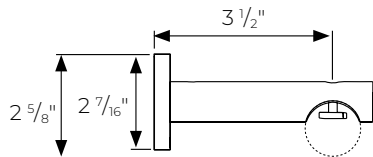

Metal Hardware

wall brackets for 1 3/8" metal R-TEC Automation® or baton draw h-rail

H-Rail Wall Mount Bracket
FMH138400/

H-Rail Wall Mount Bracket
FMH138401/

H-Rail Double Wall Mount Bracket
FMH138402/

Wall Mount Bracket Mounting Plate