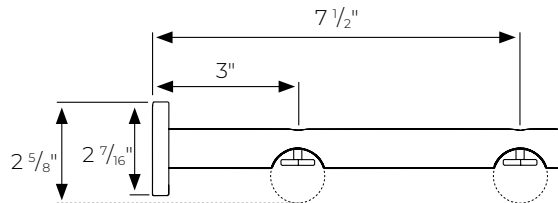

Metal Hardware

wall brackets for 1 3/8" metal R-TEC Automation® or baton draw h-rail

H-Rail Wall Mount Bracket
FMH138400/

H-Rail Wall Mount Bracket
FMH138401/

H-Rail Double Wall Mount Bracket
FMH138402/

Wall Mount Bracket Mounting Plate

ceiling brackets for 1 3/8" metal R-TEC Automation® or baton draw h-rail

H-Rail Ceiling Bracket
FMH138403/

H-Rail Double Ceiling Bracket
FMH138404/

H-Rail 2" Bracket Extender
FMH138405/

H-Rail Low Profile Ceiling Bracket
FMH138406/