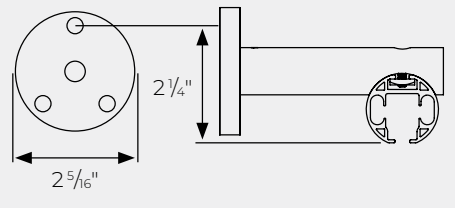

Metal Hardware

wall brackets for 1 3/8" metal R-TEC Automation® or baton draw h-rail

H-Rail Wall Mount Bracket
FMH138400/

H-Rail Wall Mount Bracket
FMH138401/

H-Rail Double Wall Mount Bracket
FMH138402/

Wall Mount Bracket Mounting Plate

ceiling brackets for 1 3/8" metal R-TEC Automation® or baton draw h-rail

H-Rail Ceiling Bracket
FMH138403/

H-Rail Double Ceiling Bracket
FMH138404/

H-Rail 2" Bracket Extender
FMH138405/

H-Rail Low Profile Ceiling Bracket
FMH138406/