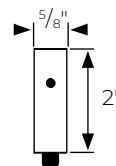

ceiling brackets for 1 3/8" metal R-TEC Automation® or baton draw h-rail

H-Rail Ceiling Bracket
FMH138403/

H-Rail Double Ceiling Bracket
FMH138404/

H-Rail 2" Bracket Extender
FMH138405/

H-Rail Low Profile Ceiling Bracket
FMH138406/