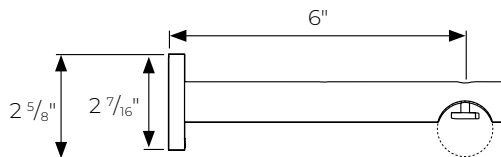

Metal Hardware

wall brackets for 1 3/8" metal R-TEC Automation® or baton draw h-rail

H-Rail Wall Mount Bracket
FMH138400/

H-Rail Wall Mount Bracket
FMH138401/

H-Rail Double Wall Mount Bracket
FMH138402/

Wall Mount Bracket Mounting Plate