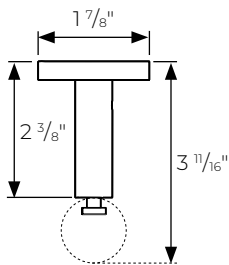

Metal Hardware

wall brackets for 1 3/8" metal R-TEC Automation® or baton draw h-rail

H-Rail Wall Mount Bracket
FMH138400/

H-Rail Wall Mount Bracket
FMH138401/

H-Rail Double Wall Mount Bracket
FMH138402/

Wall Mount Bracket Mounting Plate

ceiling brackets for 1 3/8" metal R-TEC Automation® or baton draw h-rail

H-Rail Ceiling Bracket
FMH138403/

H-Rail Double Ceiling Bracket
FMH138404/

H-Rail 2" Bracket Extender
FMH138405/

H-Rail Low Profile Ceiling Bracket
FMH138406/