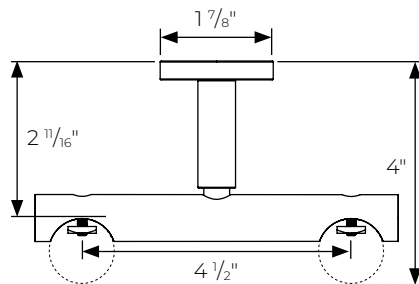

Metal Hardware

wall brackets for 1 3/8" metal R-TEC Automation® or baton draw h-rail

H-Rail Wall Mount Bracket
FMH138400/

H-Rail Wall Mount Bracket
FMH138401/

H-Rail Double Wall Mount Bracket
FMH138402/

Wall Mount Bracket Mounting Plate

ceiling brackets for 1 3/8" metal R-TEC Automation® or baton draw h-rail

H-Rail Ceiling Bracket
FMH138403/

H-Rail Double Ceiling Bracket
FMH138404/

H-Rail 2" Bracket Extender
FMH138405/

H-Rail Low Profile Ceiling Bracket
FMH138406/