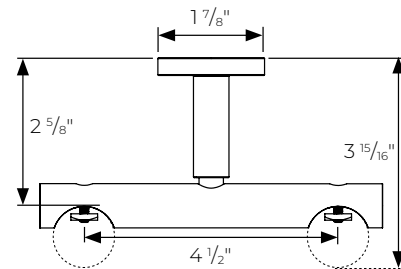

Metal Hardware

wall brackets for manual 1 1/8" metal baton draw h-rail

H-Rail Wall Mount Bracket
FMH118400/

H-Rail Wall Mount Bracket
FMH118401/

H-Rail Double Wall Mount Bracket
FMH118402/

Wall Mount Bracket Mounting Plate

ceiling brackets for manual 1 1/8" metal baton draw h-rail

H-Rail Ceiling Bracket
FMH118403/

H-Rail Double Ceiling Bracket
FMH118404/

H-Rail 2" Bracket Extender
FMH118405/

H-Rail Low Profile Ceiling Bracket
FMH118406/