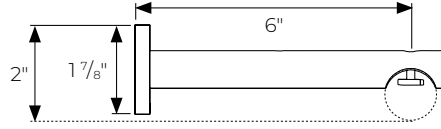

Metal Hardware

wall brackets for manual 1 1/8" metal baton draw h-rail

H-Rail Wall Mount Bracket
FMH118400/

H-Rail Wall Mount Bracket
FMH118401/

H-Rail Double Wall Mount Bracket
FMH118402/

Wall Mount Bracket Mounting Plate