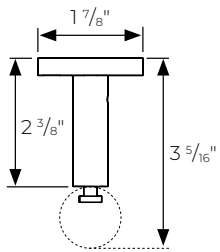

Metal Hardware

wall brackets for manual 1 1/8" metal baton draw h-rail

H-Rail Wall Mount Bracket
FMH118400/

H-Rail Wall Mount Bracket
FMH118401/

H-Rail Double Wall Mount Bracket
FMH118402/

Wall Mount Bracket Mounting Plate

ceiling brackets for manual 1 1/8" metal baton draw h-rail

H-Rail Ceiling Bracket
FMH118403/

H-Rail Double Ceiling Bracket
FMH118404/

H-Rail 2" Bracket Extender
FMH118405/

H-Rail Low Profile Ceiling Bracket
FMH118406/