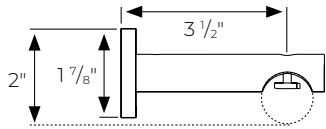

Metal Hardware

wall brackets for manual 1 1/8" metal baton draw h-rail

H-Rail Wall Mount Bracket
FMH118400/

H-Rail Wall Mount Bracket
FMH118401/

H-Rail Double Wall Mount Bracket
FMH118402/

Wall Mount Bracket Mounting Plate