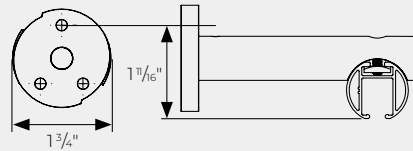

Metal Hardware

wall brackets for manual 1 1/8" metal baton draw h-rail

H-Rail Wall Mount Bracket
FMH118400/

H-Rail Wall Mount Bracket
FMH118401/

H-Rail Double Wall Mount Bracket
FMH118402/

Wall Mount Bracket Mounting Plate

ceiling brackets for manual 1 1/8" metal baton draw h-rail

H-Rail Ceiling Bracket
FMH118403/

H-Rail Double Ceiling Bracket
FMH118404/

H-Rail 2" Bracket Extender
FMH118405/

H-Rail Low Profile Ceiling Bracket
FMH118406/