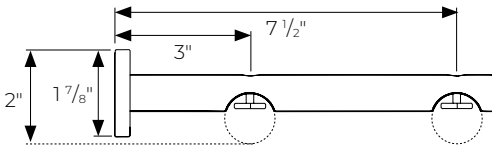

Metal Hardware

wall brackets for manual 1 1/8" metal baton draw h-rail

H-Rail Wall Mount Bracket
FMH118400/

H-Rail Wall Mount Bracket
FMH118401/

H-Rail Double Wall Mount Bracket
FMH118402/

Wall Mount Bracket Mounting Plate

ceiling brackets for manual 1 1/8" metal baton draw h-rail

H-Rail Ceiling Bracket
FMH118403/

H-Rail Double Ceiling Bracket
FMH118404/

H-Rail 2" Bracket Extender
FMH118405/

H-Rail Low Profile Ceiling Bracket
FMH118406/