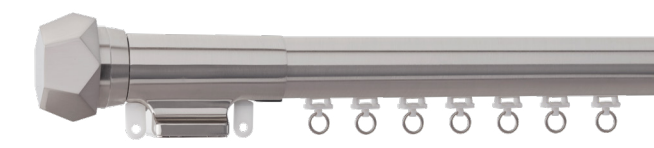

## Our NEW Slim Drapery Motor

Designed to install seamlessly behind the drapery panel, providing the ultimate integrated functionality without compromising the look of your window treatment.